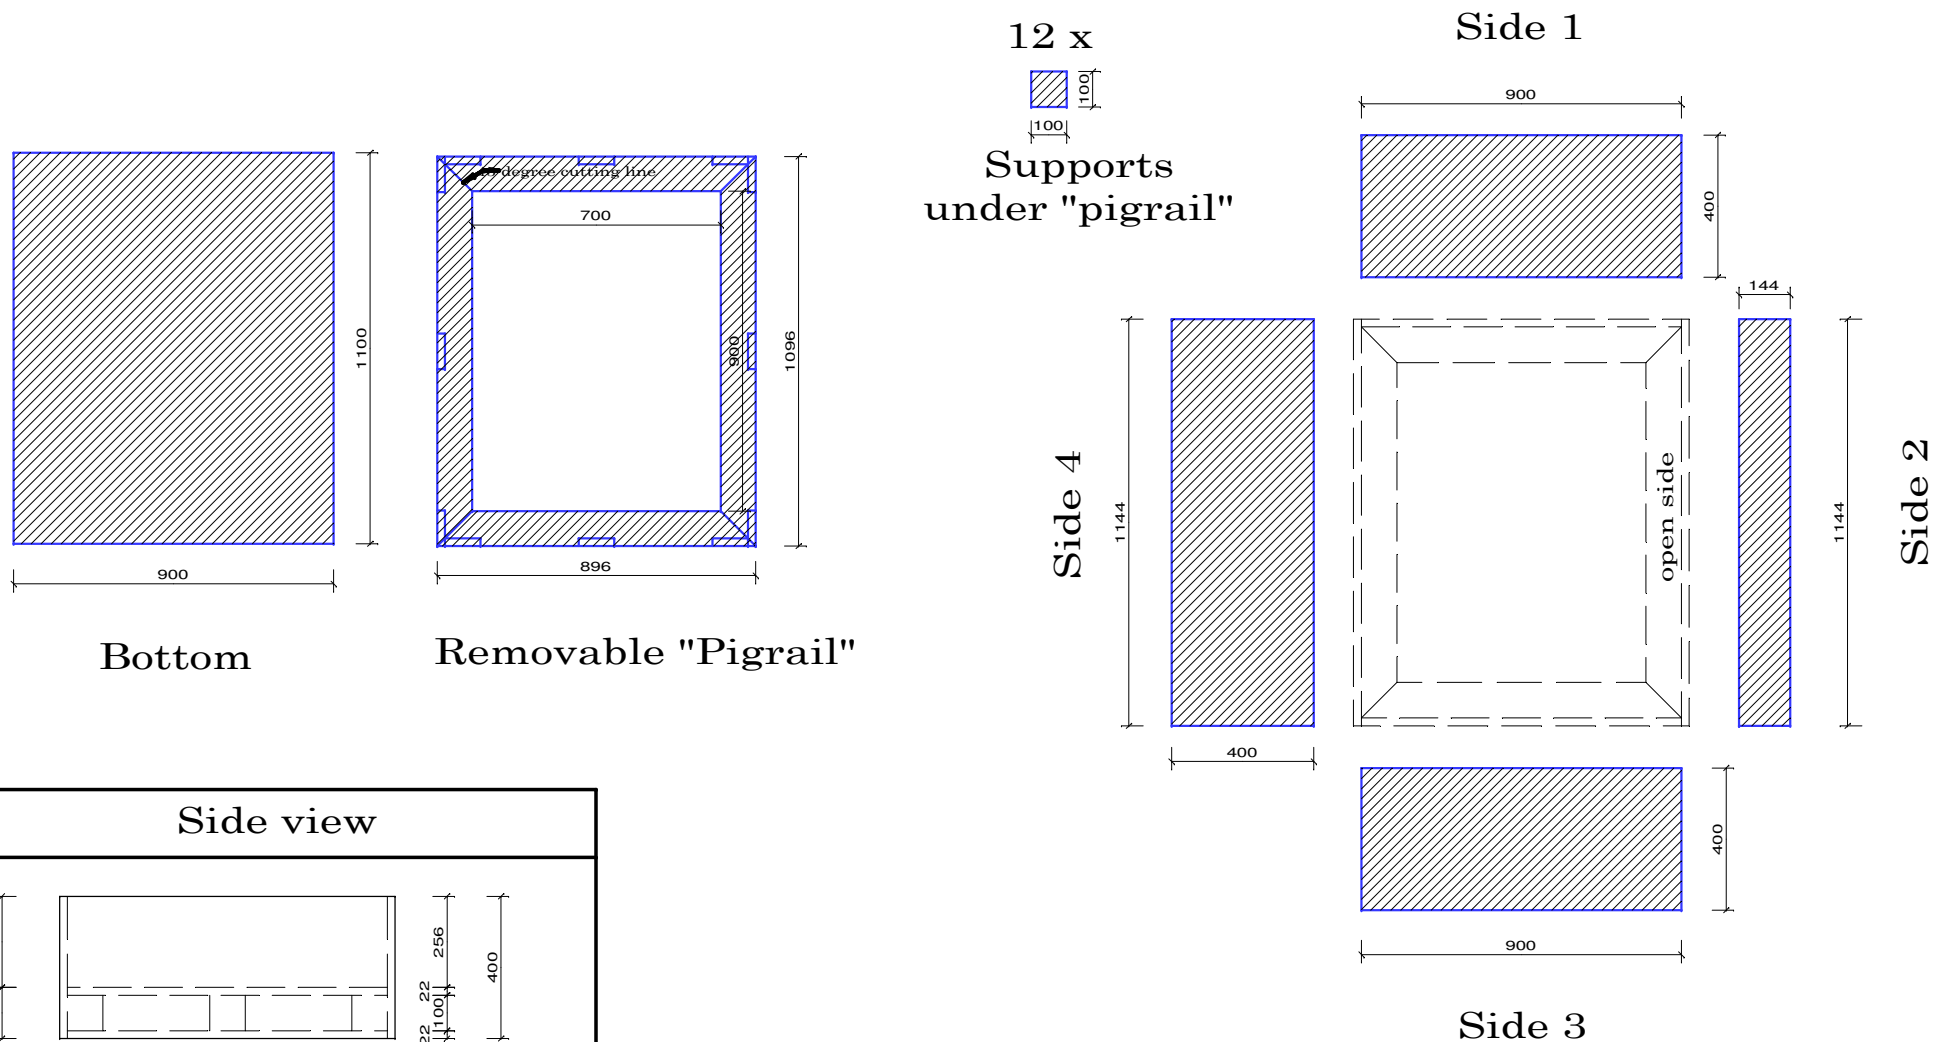

# Cutting shedule for "Welping Box" (hatched areas)

Staffords Welping Box : Drawing: JH Strachan  
 Rioghal Staffordshire Bull Terriers